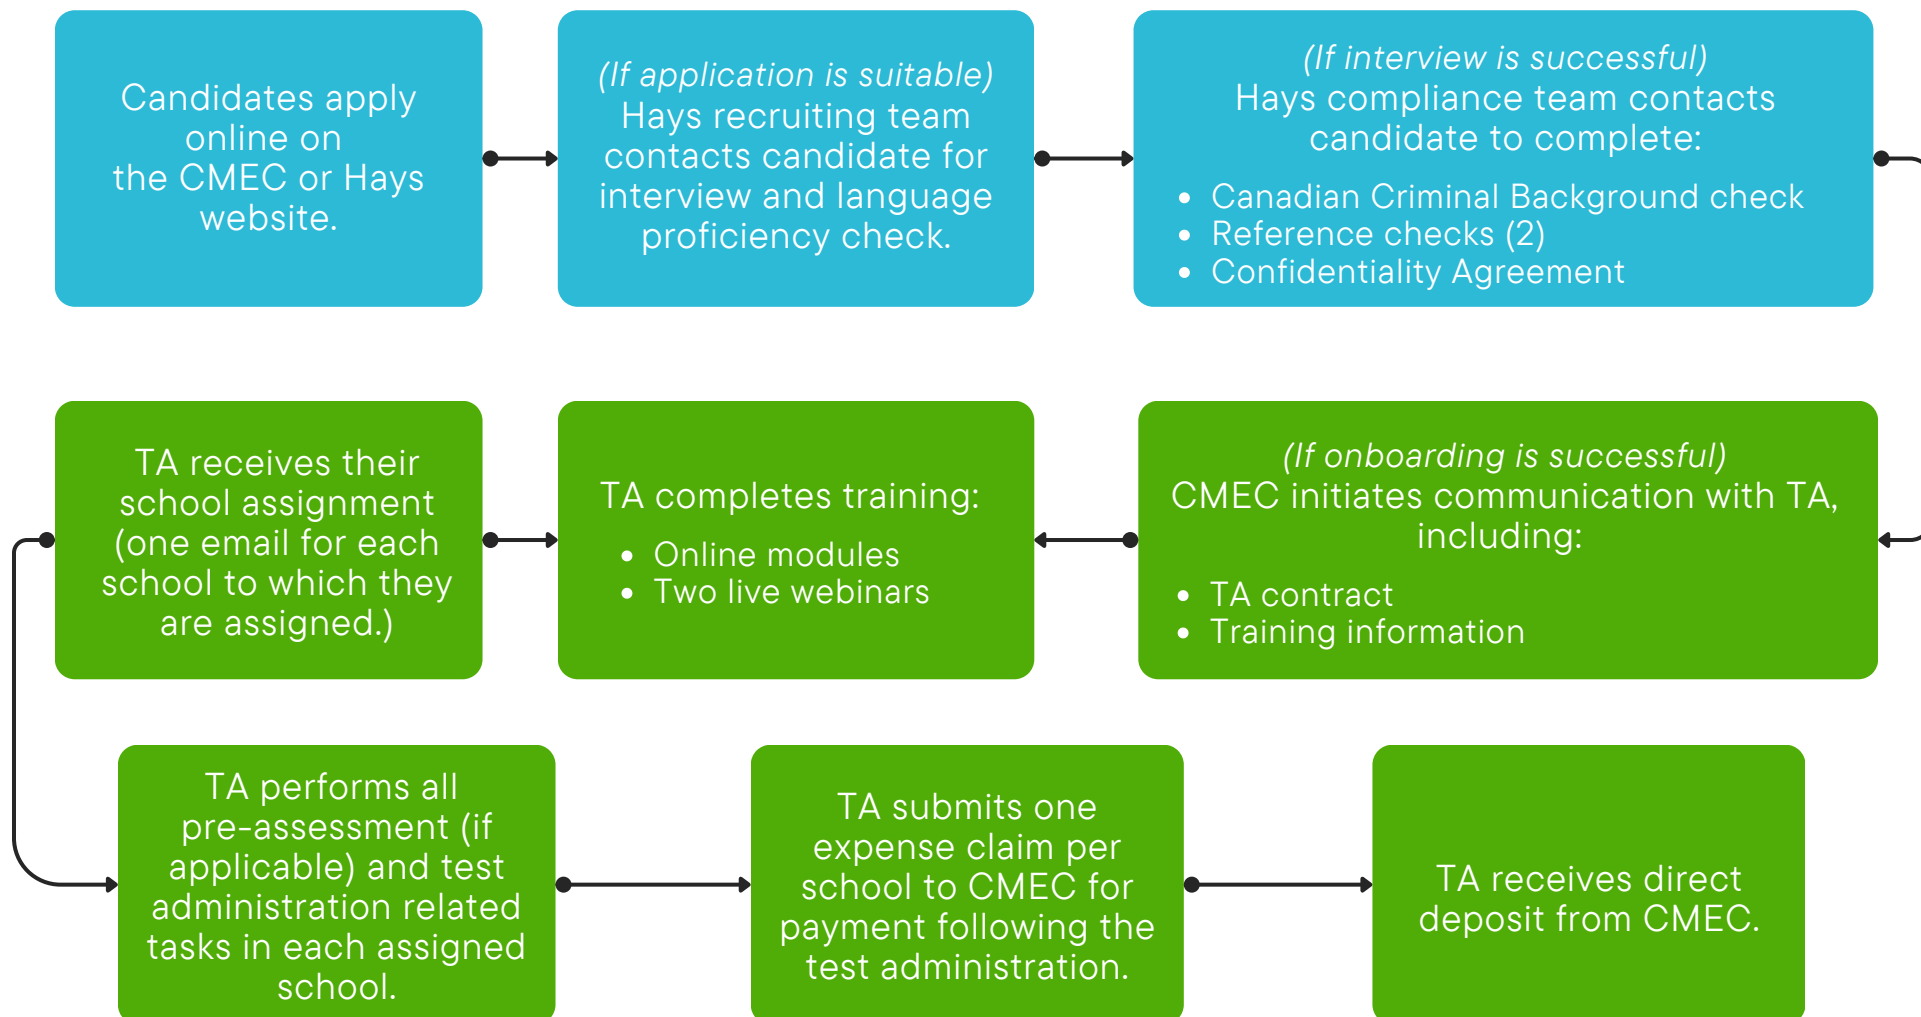

# PISA 2025 Test Administrator (TA): From Applying to Administering

Activities in blue boxes are managed and handled by Hays.

Activities in green boxes are managed and handled by the Council of Ministers of Education, Canada (CMEC).